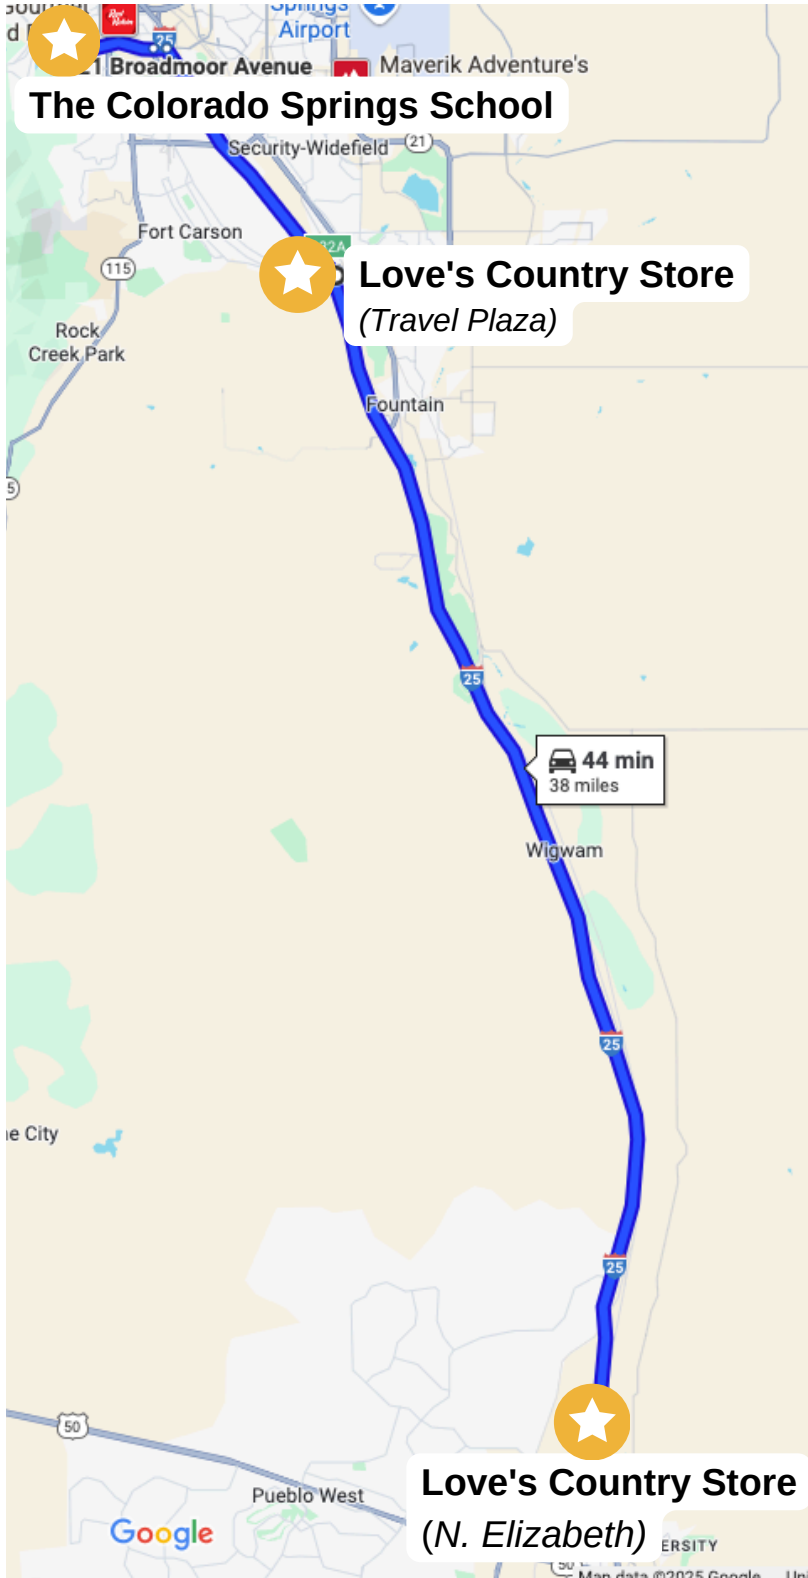

BUS TRANSPORTATION

2025-2026

FOUNTAIN/PUEBLO CORRIDOR ROUTE

Pick-Up/Drop-Off Locations

Love's Country Store

5505 Travel Plaza Dr 80817
Arrival: 7:25 a.m. Depart: 7:30 a.m.
Arrive: 3:50 p.m.

Love's Country Store