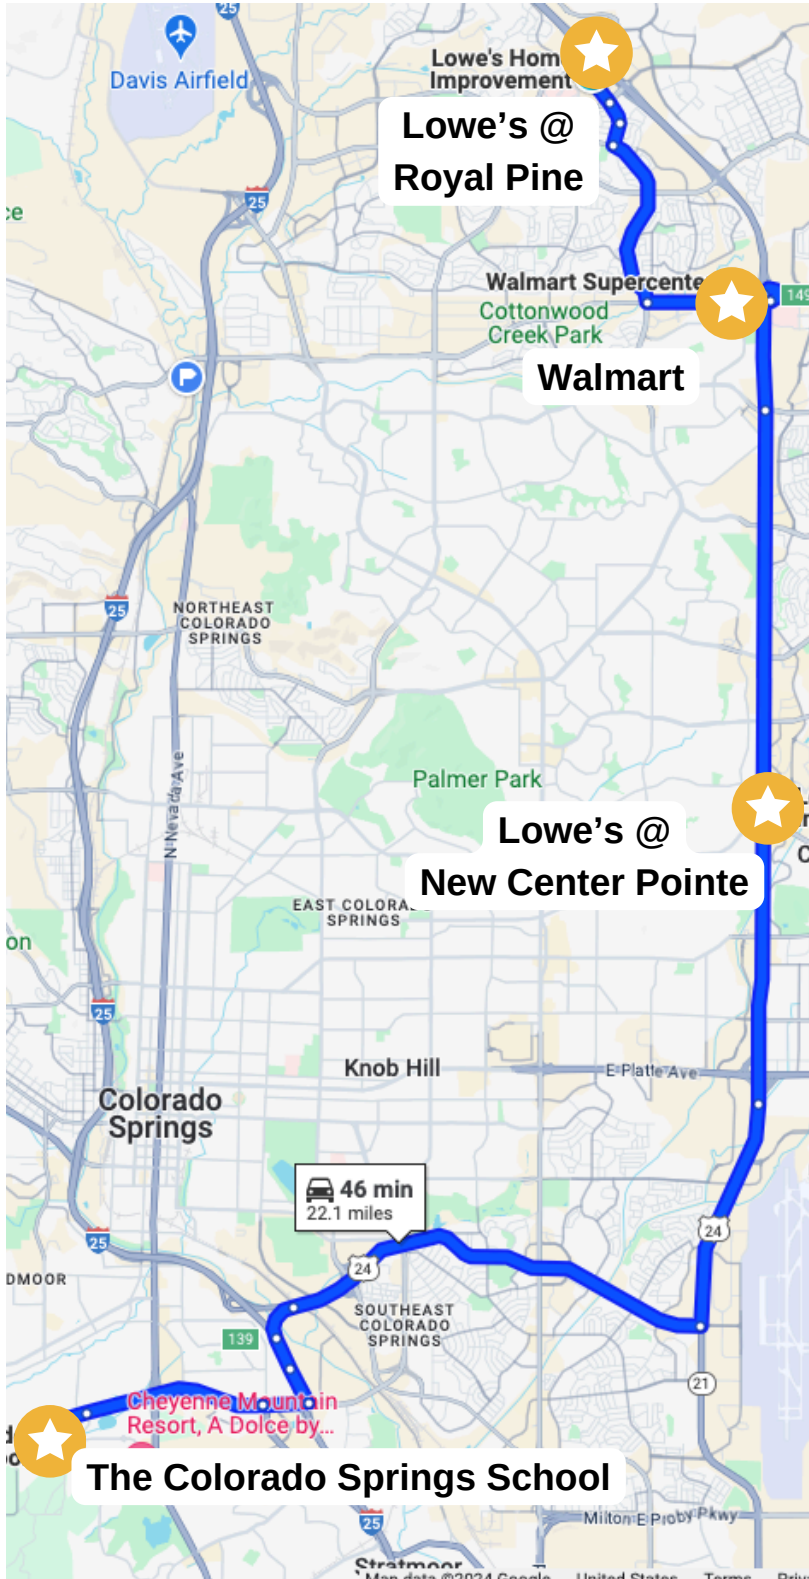

BUS TRANSPORTATION

2025-2026

POWERS CORRIDOR ROUTE

Pick-Up/Drop-Off Locations

Lowe's Home Improvement

4252 Royal Pine Drive
Arrival: 6:30 a.m. Depart: 6:40 a.m.
Arrive: 4:30 p.m.

Walmart@

5550 E. Woodmen Road
Arrival/Depart: 6:50 a.m.
Arrive: 4:20 p.m.

Lowe's Home Improvement

2945 New Center Point
Arrival/Depart: 7:05 a.m.
Arrive: 4:05 p.m.

Please follow BUSZONE app for real-time updates.

CSS Facilities (Bus Only):
(719) 434-3519

CSS Business Office (Billing Only)
(719) 434-3546

Transportation Provided by:
Durham School Services